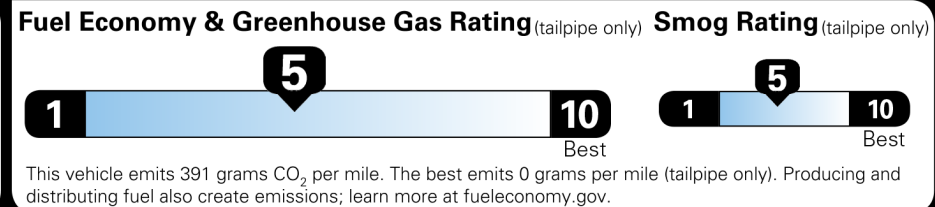

You spend $1,250 more in fuel costs over 5 years compared to the average new vehicle.

Annual fuel cost $1,550