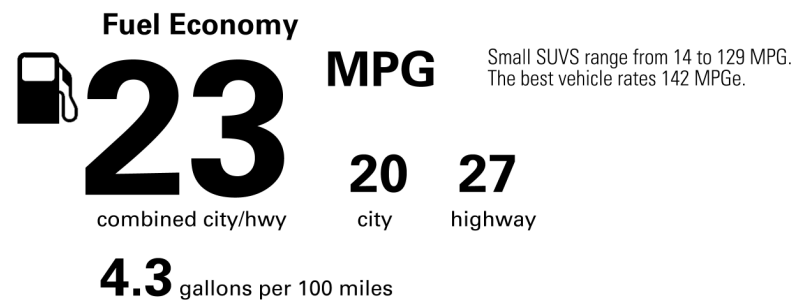

\$45,920.00

Not Original Copy

Created on 2022-06-17 01:23:32 (UTC)

EPA DOT Fuel Economy and Environment

Gasoline Vehicle

You spend \$1,250 more in fuel costs over 5 years compared to the average new vehicle.